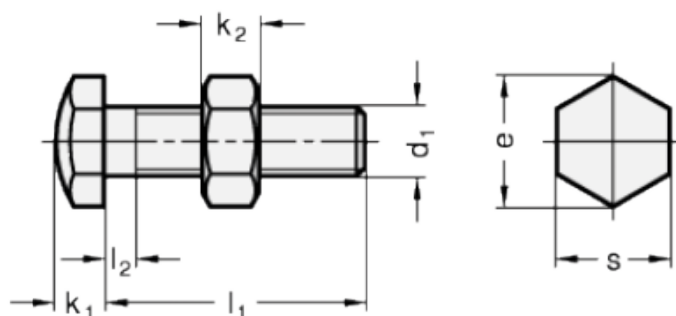

Article number: 20251M825BK

Description: E+G Setting bolt GN 251-M8-25-BK  
with nut

## Measures

Type AK

Type BK

Mounting block GN 412.1

d	= M8	s = 13
e	= 15	
K	= -	
k1	= 5.5	
k2	= 5	
l1	= 25	
l2 max.	= 3.7	
l3	= 2	