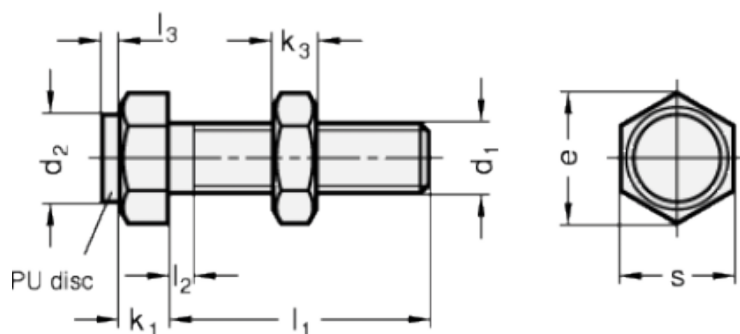

Article number: 20251M825BK

Description: E+G Setting bolt GN 251-M8-25-BK  
with nut

## Measures

Type AK

Type BK

Mounting block GN 412.1

d	= M8	s = 13
e	= 15	
K	= -	
k1	= 5.5	
k2	= 5	
l1	= 25	
l2 max.	= 3.7	
l3	= 2	